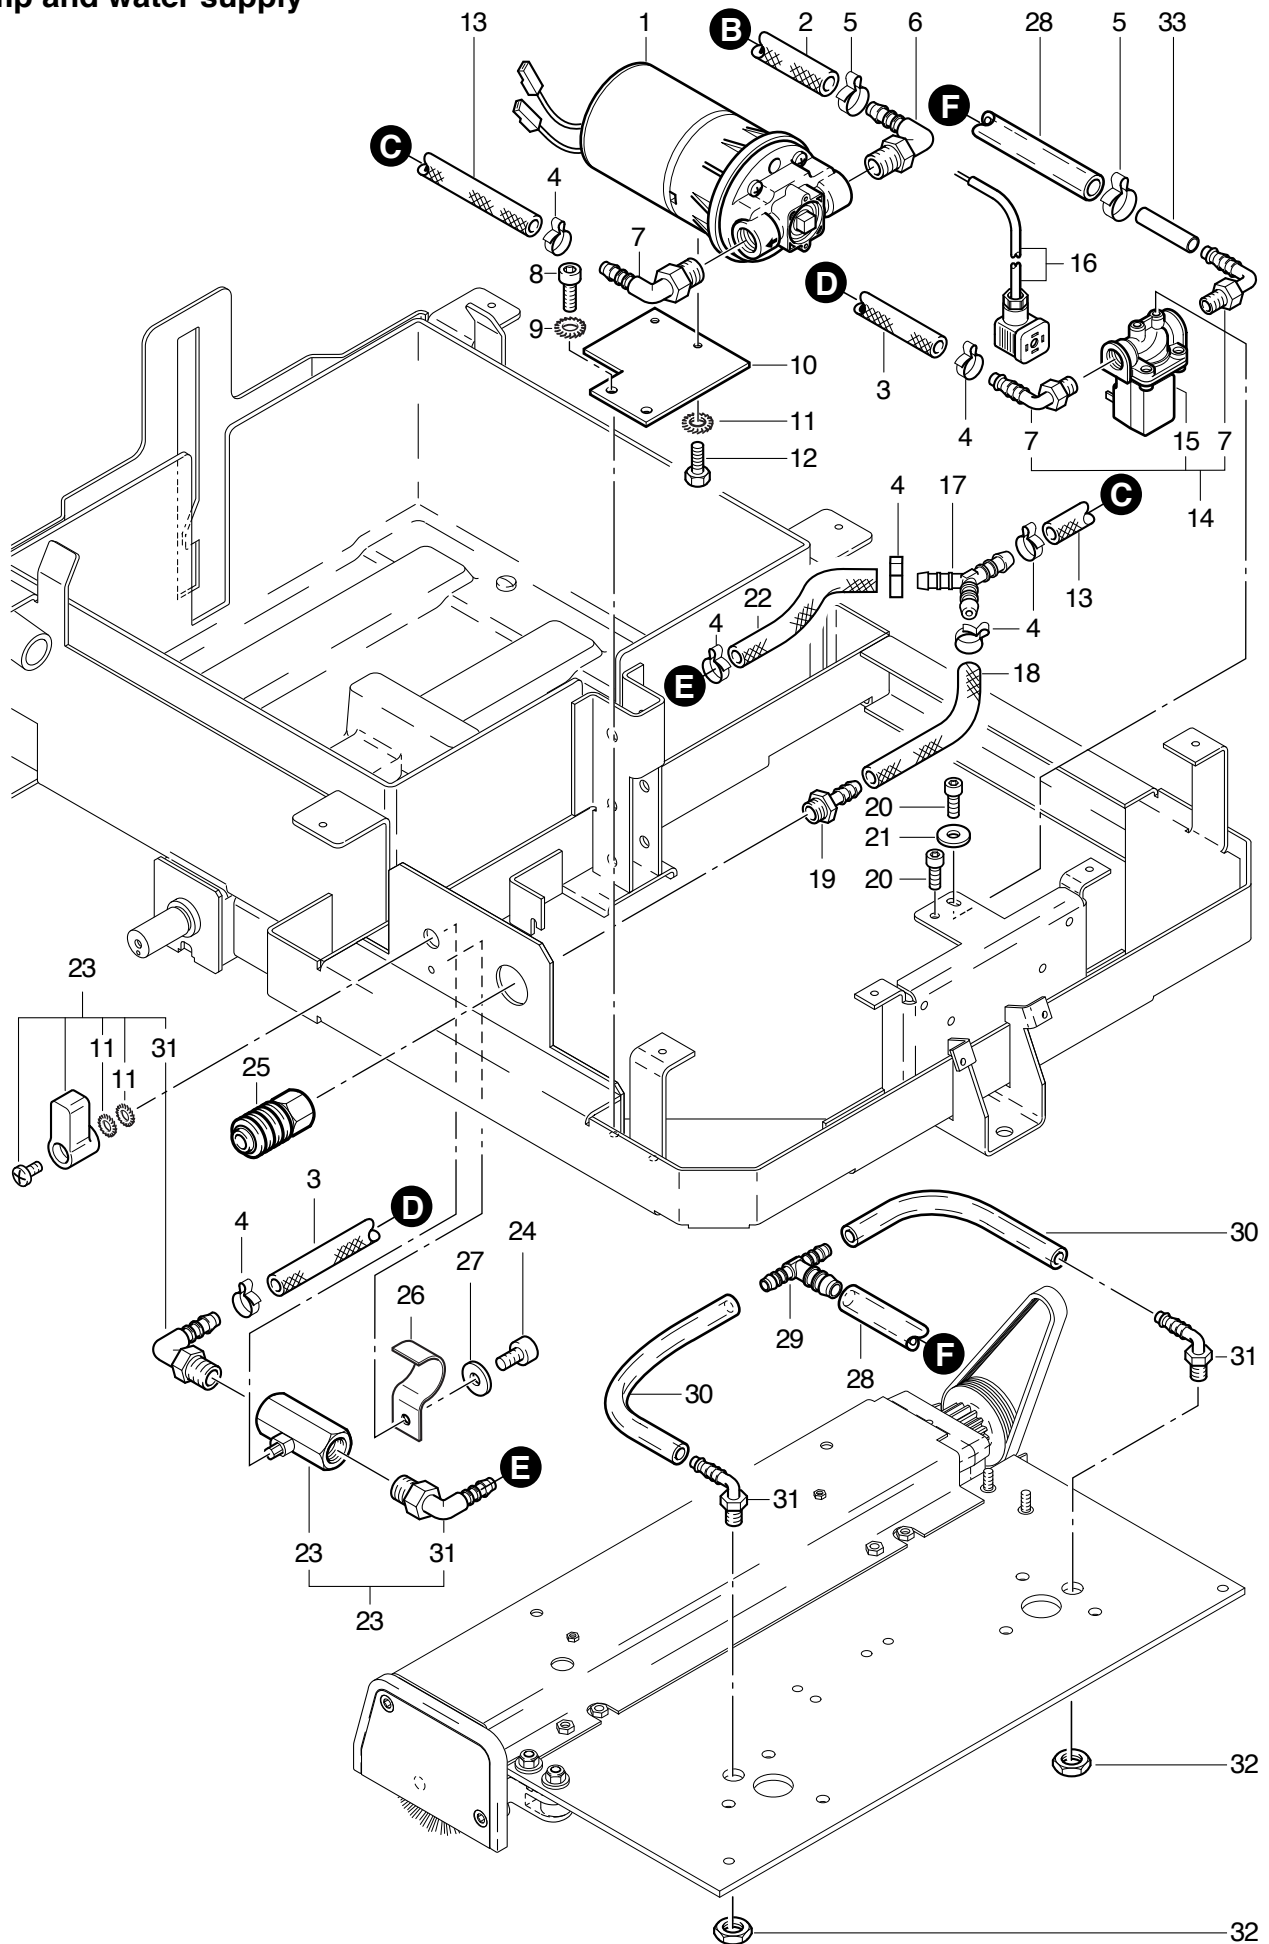

RA 530 B
Pump and water supply

RA 530 B

Pump and water supply

Pos.	Description	Reference
01	Flojet pump 24 volts	440.171
02	Connecting hose 1650 mm	530.410
03	Pressure hose 8/14x430 mm	530.415
04	Hose clamp 15.7 mm	P...550B
05	Hose clamp 17.0 mm	P...550C
06	Angled hose nipple 10/R 3/8"	P...541N
07	Angled hose nipple 8/R 3/8"	P...541M
08	Hexagon socket screw M 6x12 mm	P...486Q
09	Serrated lock washer M6	P...498K
10	Pump support	530.451
11	Serrated lock washer M5	P...498D
12	Hexagon screw M5	P...484P
13	Hose 8/14x250 mm	530.423
14	Magnetic valve complete including	items 7+15 530.460
15	Magnetic valve	500.291E
16	Cable for magnetic valve	500.291B
17	"Y"-distribution piece	P...542E
18	Hose (connector) 8/14x90 mm	530.430
19	Fitting 8/R 1/4"	P...524F
20	Hexagon socket screw M 4x12 mm	P...486A
21	Washer M4	P...497C
22	Hose (ball tap) 8/14x115 mm	530.420
23	Ball tap complete including items 11+31	530.465
24	Hexagon socket screw M 5x8 mm	P...488E
25	Large connector	P...500B
26	Ball tap holder	450.336A
27	Washer M5	P...496H
28	Hose 10/14x550 mm	530.435
29	"T"-distribution piece 8-12-8	P...544E
30	Hose 6/9x220 mm	530.440
31	Angled hose nipple WES 8/R 1/4"	P...541H
32	Nut (brass) 1/4"	P...535V
33	Reduction hose	530.467