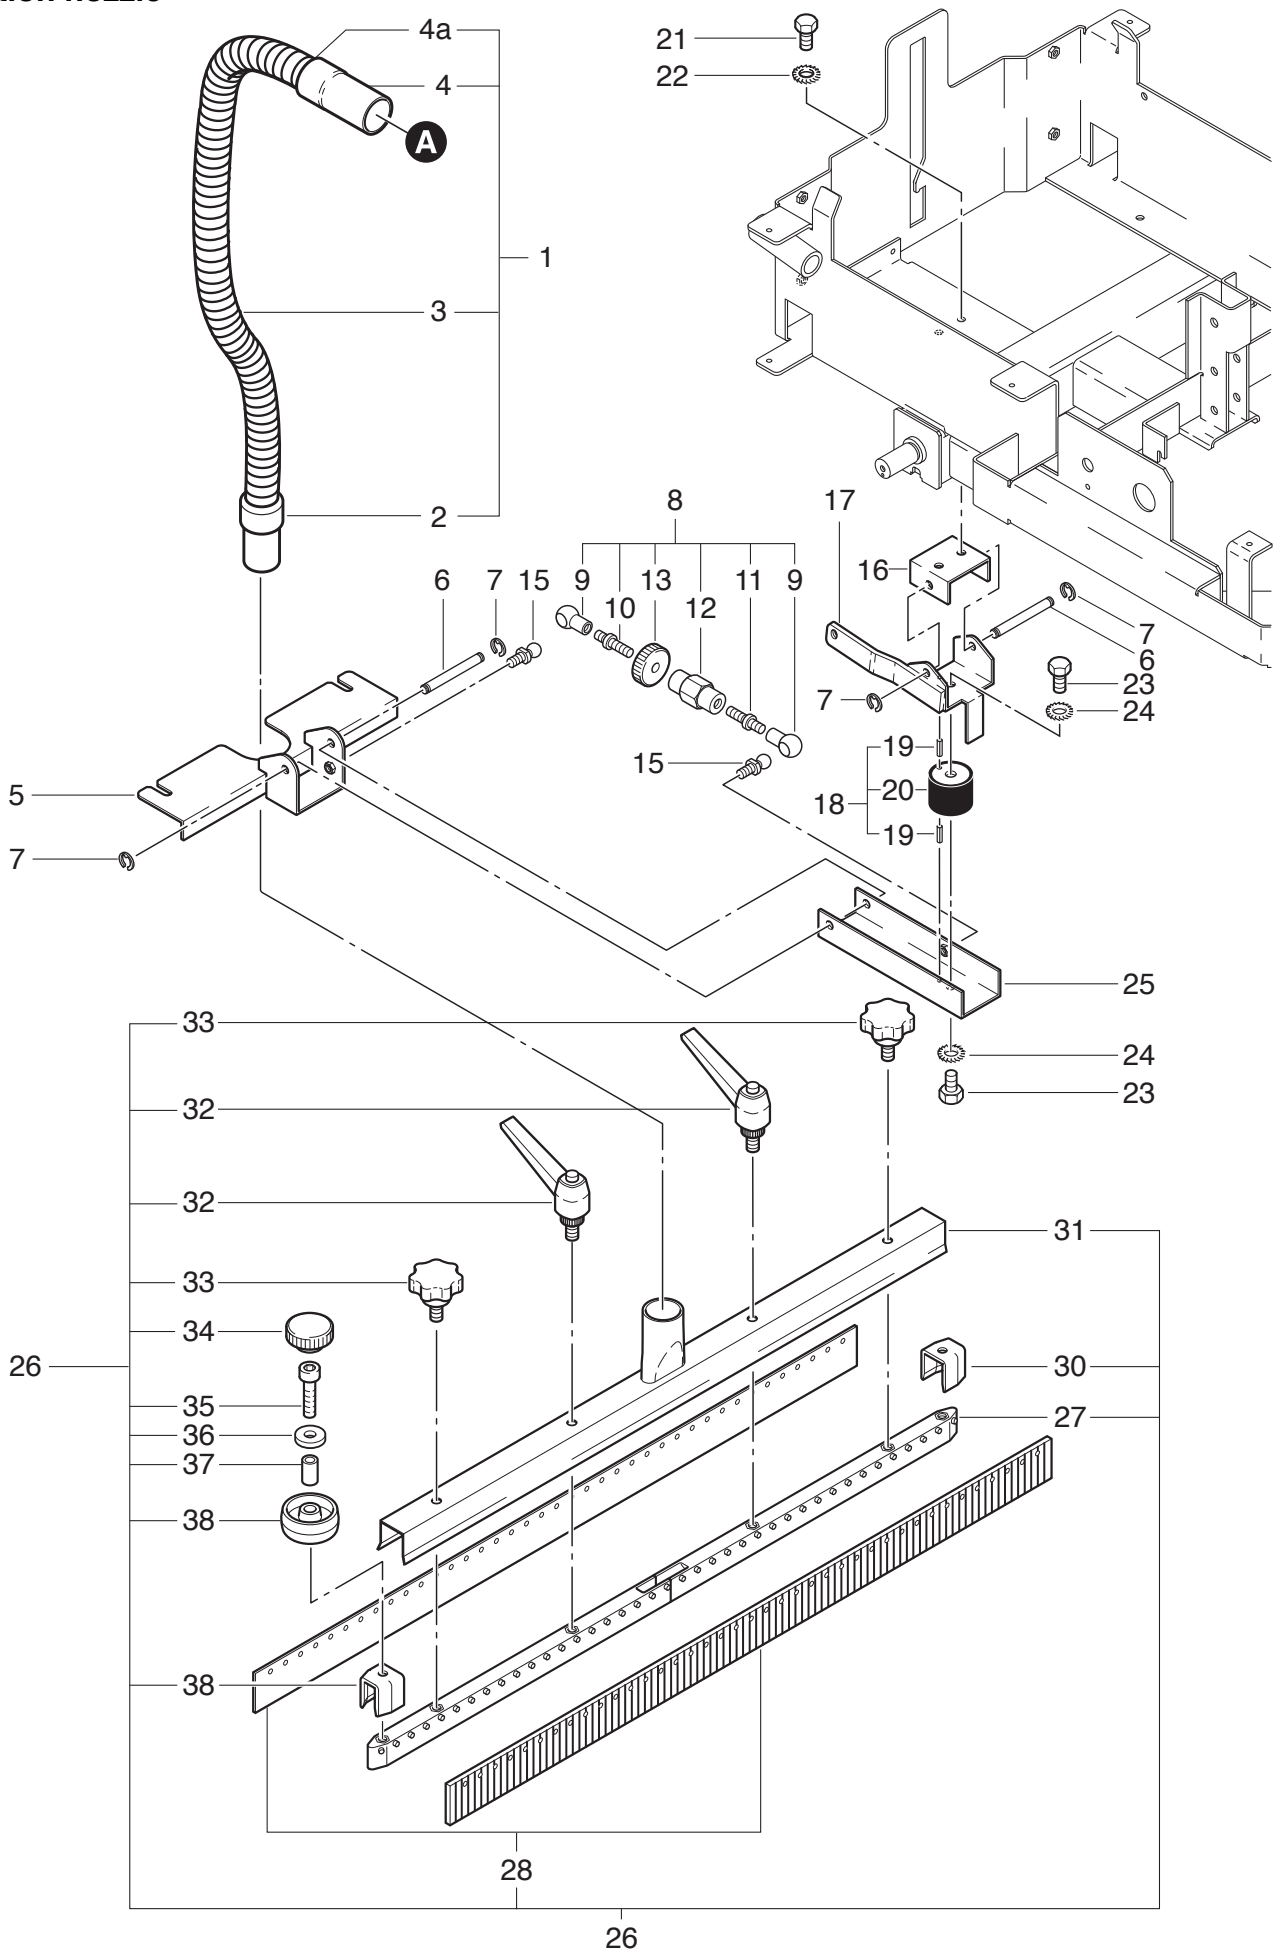

**RA 530 B**  
**Suction nozzle**

## RA 530 B

### Suction nozzle

<b>Pos.</b>	<b>Description</b>	<b>Reference</b>
01	Suction hose complete including Items 2-4a	530.745
02	Hose socket 35 mm	P...576
03	Suction hose 770 mm	530.747
04	Hose socket	P...575B
04a	Seal	500.412
05	Tractor nozzle holder	530.801
06	Bolt	530.815
07	Security washer 7 mm	P...513P
08	Adjusting spindle complete including Items 9-13	450.366
09	Ball socket	P...512A
10	Threaded pin, left	450.366E
11	Threaded pin, right	450.366D
12	Thread socket	450.366A
13	Screw knob	P...494Y
15	Ball pin	P...512B
16	Connecting piece	530.803
17	Support	530.802
18	Cuff cylinder cpl. (until week 49/97)	530.822
18	Cuff cylinder (after week 50/97) without pins	530.822
19	Spring pin (only until week 49/97)	P...512T
20	Cuff cylinder (after week 50/97)	530.822
20	Cuff cylinder (only until week 49/97)	530.820
21	Hexagon screw M 6x12 mm	P...470R
22	Serrated lock washer M6	P...498K
23	Hexagon screw M 8x12 mm	P...471C
24	Serrated lock washer M8	P...498G
25	Support	530.804
26	Tractor nozzle complete including Items 27-38	530.600
27	Holder for rubber blades	530.601
28		560.080
28	Suction lips set, standard	530.080
30	Nozzle end piece	530.606
31	Clamping guide	530.602
32	Nozzle tightening clamp	P...253B
33	Star handle	530.607
34	Screw knob	P...494X
35	Hexagon socket screw M 6x35 mm	P...486U
36	Washer dm 6/16x1 mm	P...497M
37	Distance ring 6/8x27,5 mm	530.609
38	Fender wheel 50 mm	450.364F