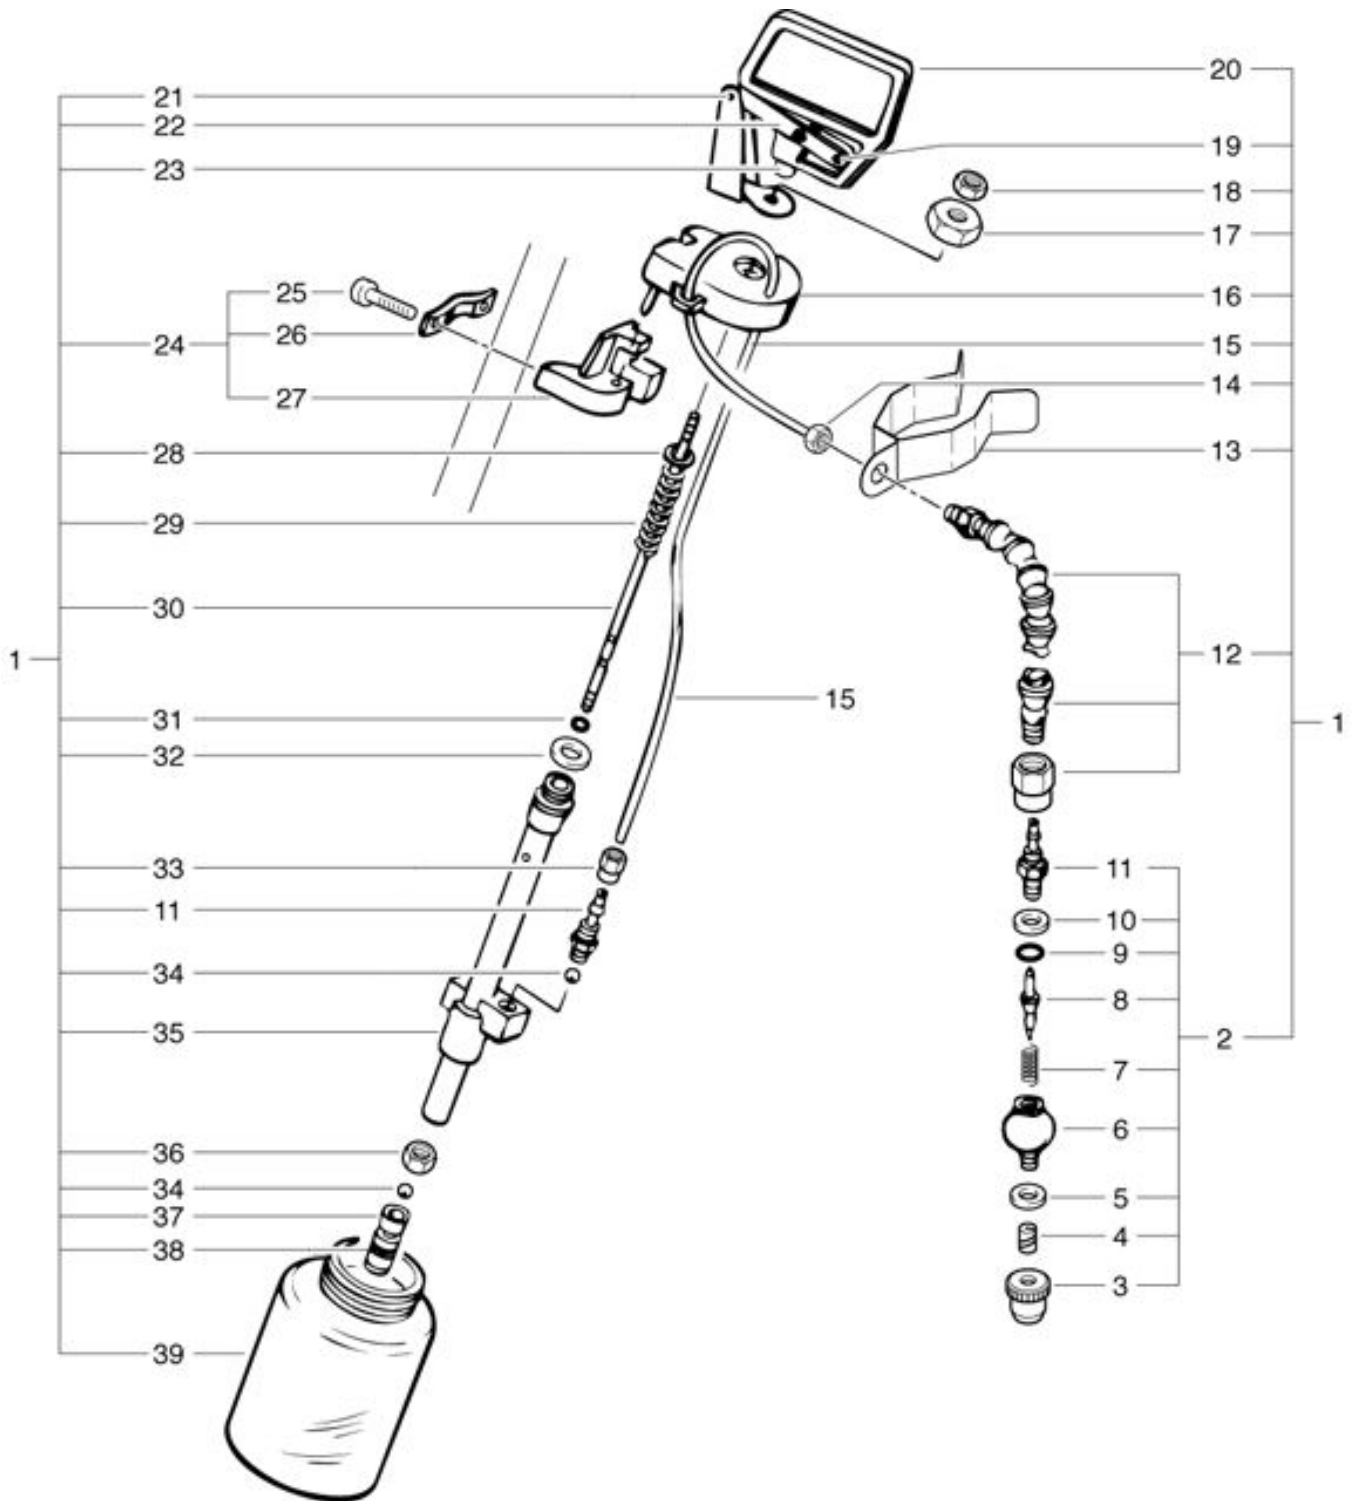

R 43 -900
 Spray unit

R 43 -900

Spray unit

Pos.	Description	Reference
01	Spray unit complete	752.900
02	Spry nozzle complete	2015136
03	Spray nozzle	672015015
04	Spinner	3015053
05	Leather gasket	6490294
06	Threaded nipple	4015072
07	Compression spring	634015081
08	Nozzle readier	672015133
09	O-ring	6456832
10	Leather gasket	6490295
11	Hose connector	4015089
12	Flexible hose, complete	3015138
13	Nozzle holder	752.905
14	Hexagon nut M 10	P...491 O
15	Hose 1.45 m	3015082
16	Cover complete	3015119
17	Nut	604015063
18	Hexagon nut M 6	P...491 E
19	Straight pin 5x25	P...512 J
20	Lever	4015145
21	Lever bracket	4015117
22	Lever	3015144
23	Pull strap	672015147
24	Holder with clip, complete	2015084
25	Hexagon bolt M 6x40	P...486 Y
26	Clip	4711035
27	Retaining piece	3015079
28	Washer M 6	P...496 V
29	Compression spring	634015151
30	Piston rod	672015149
31	O-ring	6456856
32	Gasket	6495196
33	Cap nut	4015090
34	Ball	P...316 Y
35	Valve body, complete	3015150
36	Hexagon nut M 6	P...491 E
37	Piston	4015068
38	Seal	6495361
39	Tank	4015113