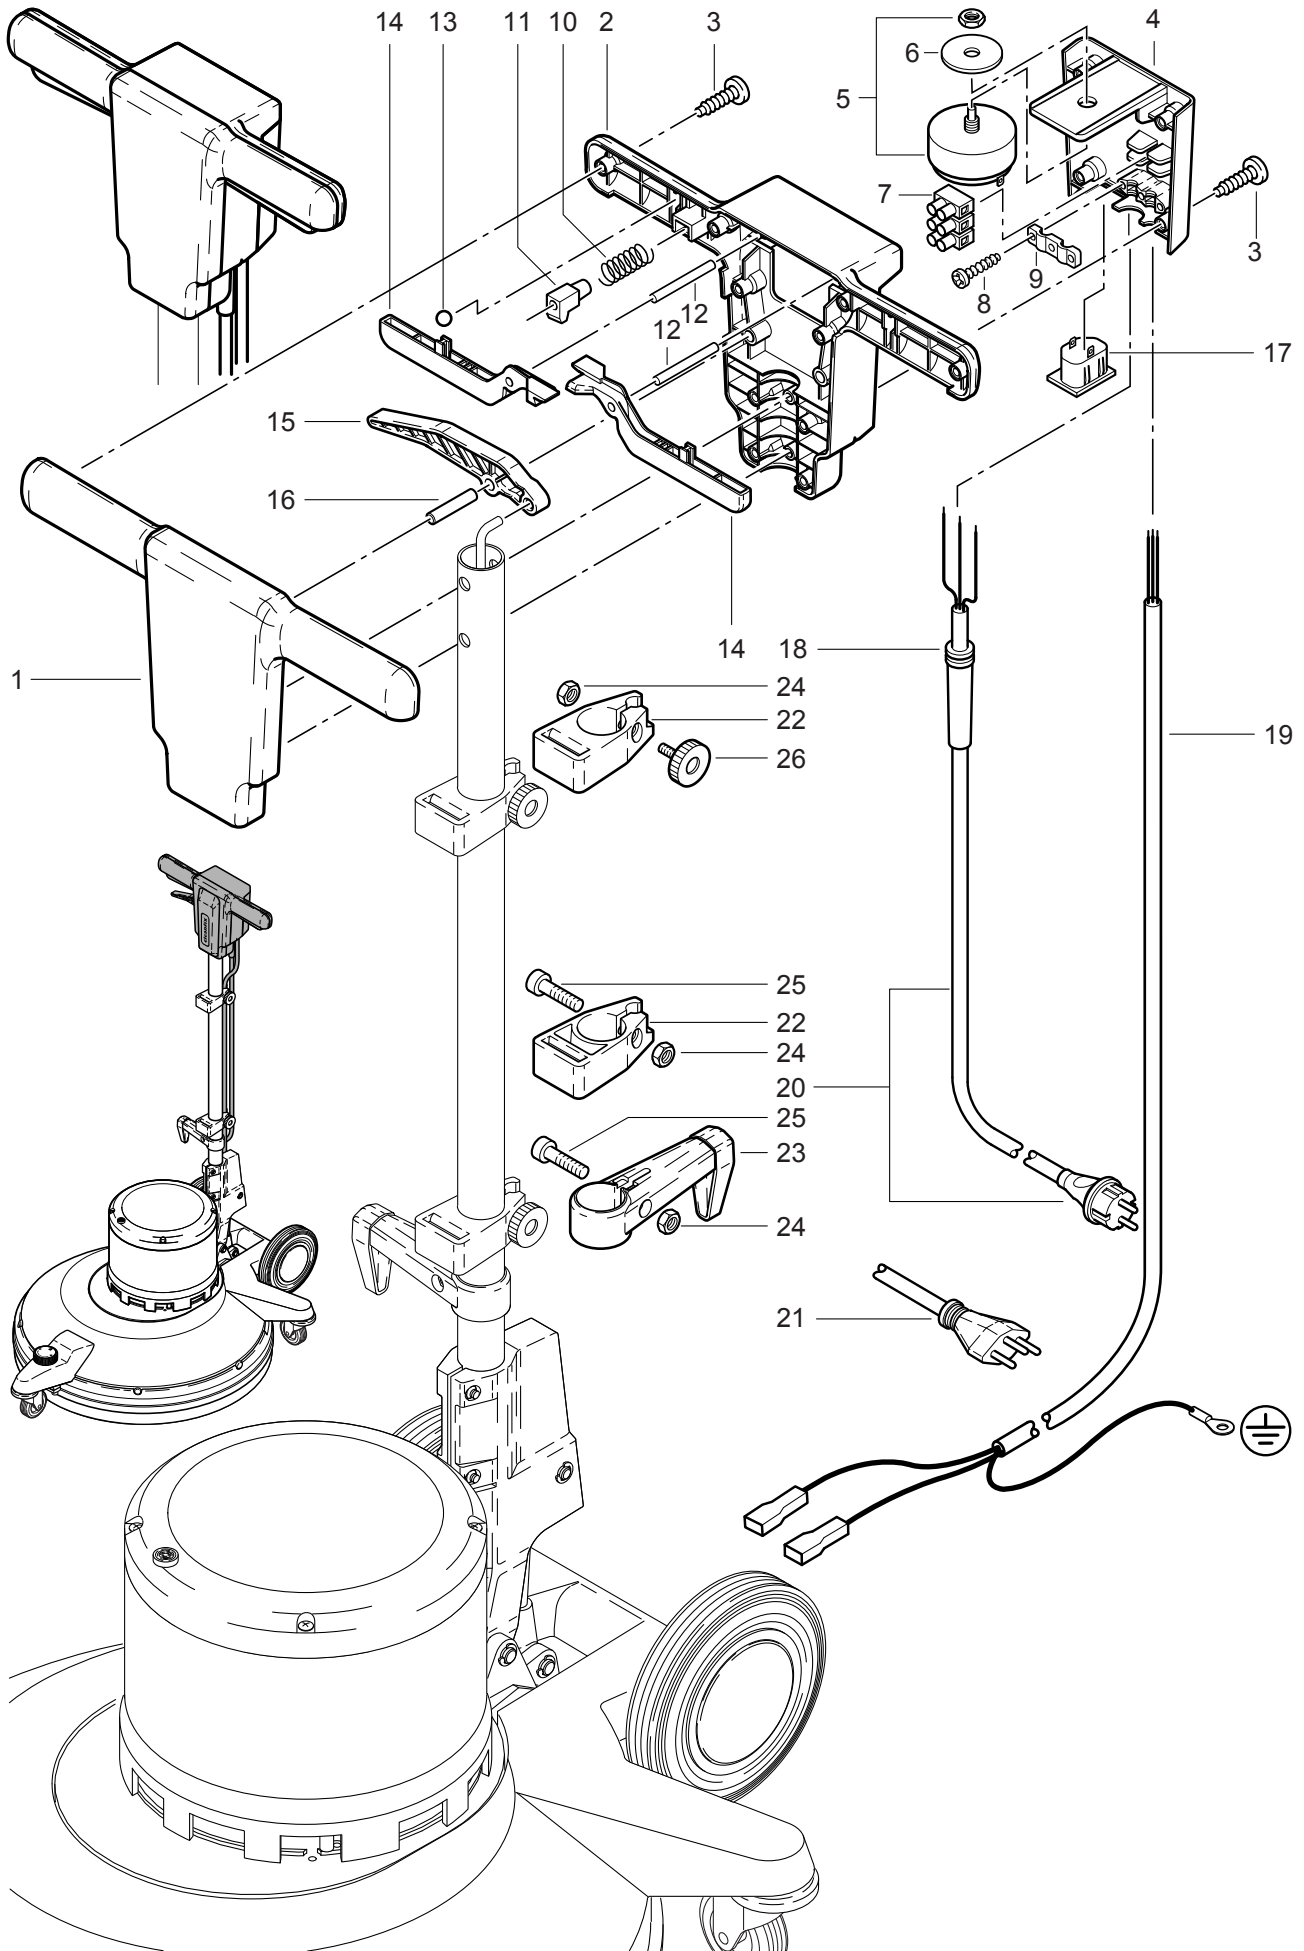

**R 43 -900**  
**Top part front side**

## R 43 -900

### Top part front side

<b>Pos.</b>	<b>Description</b>	<b>Reference</b>
01	Top part front side	741.201
02	Top part back side	741.202
03	PT-screw KA 50x25	P...515 L
04	Connection box	741.310
05	Switch	6650454
06	Washer Ø 12x37x3	P...496
07	Hose clamp	P...383 N
08	PT screw KA 50x20	P...515 K
09	Cable clamp	742.321
10	Belt	742.209
11	Security switch	742.208
12	Straight pin Ø 6x50	P...512 M
13	Ball Ø 8 mm	6440641
14	Switch handle	741.204
15	Shaft adjustment lever	741.207
16	Straight pin Ø 8x40	P...512 P
17	Plug socket	P...380 B
18	Antikink sleeve	660011014
19	Wiring for motor	782.310
20	Mains cable 12,5m VDE	656711039
21	Mains cable 12,5m SEV	65671103901
22	Solution tank holder	4.711.231
23	Cable hook	3.711.029
24	Hexagon nut M 6	P...490 D
25	Hexagon socket screw M 6x25	P...486 T
26	Star handle Ø 32 M 6x25	P...253 G