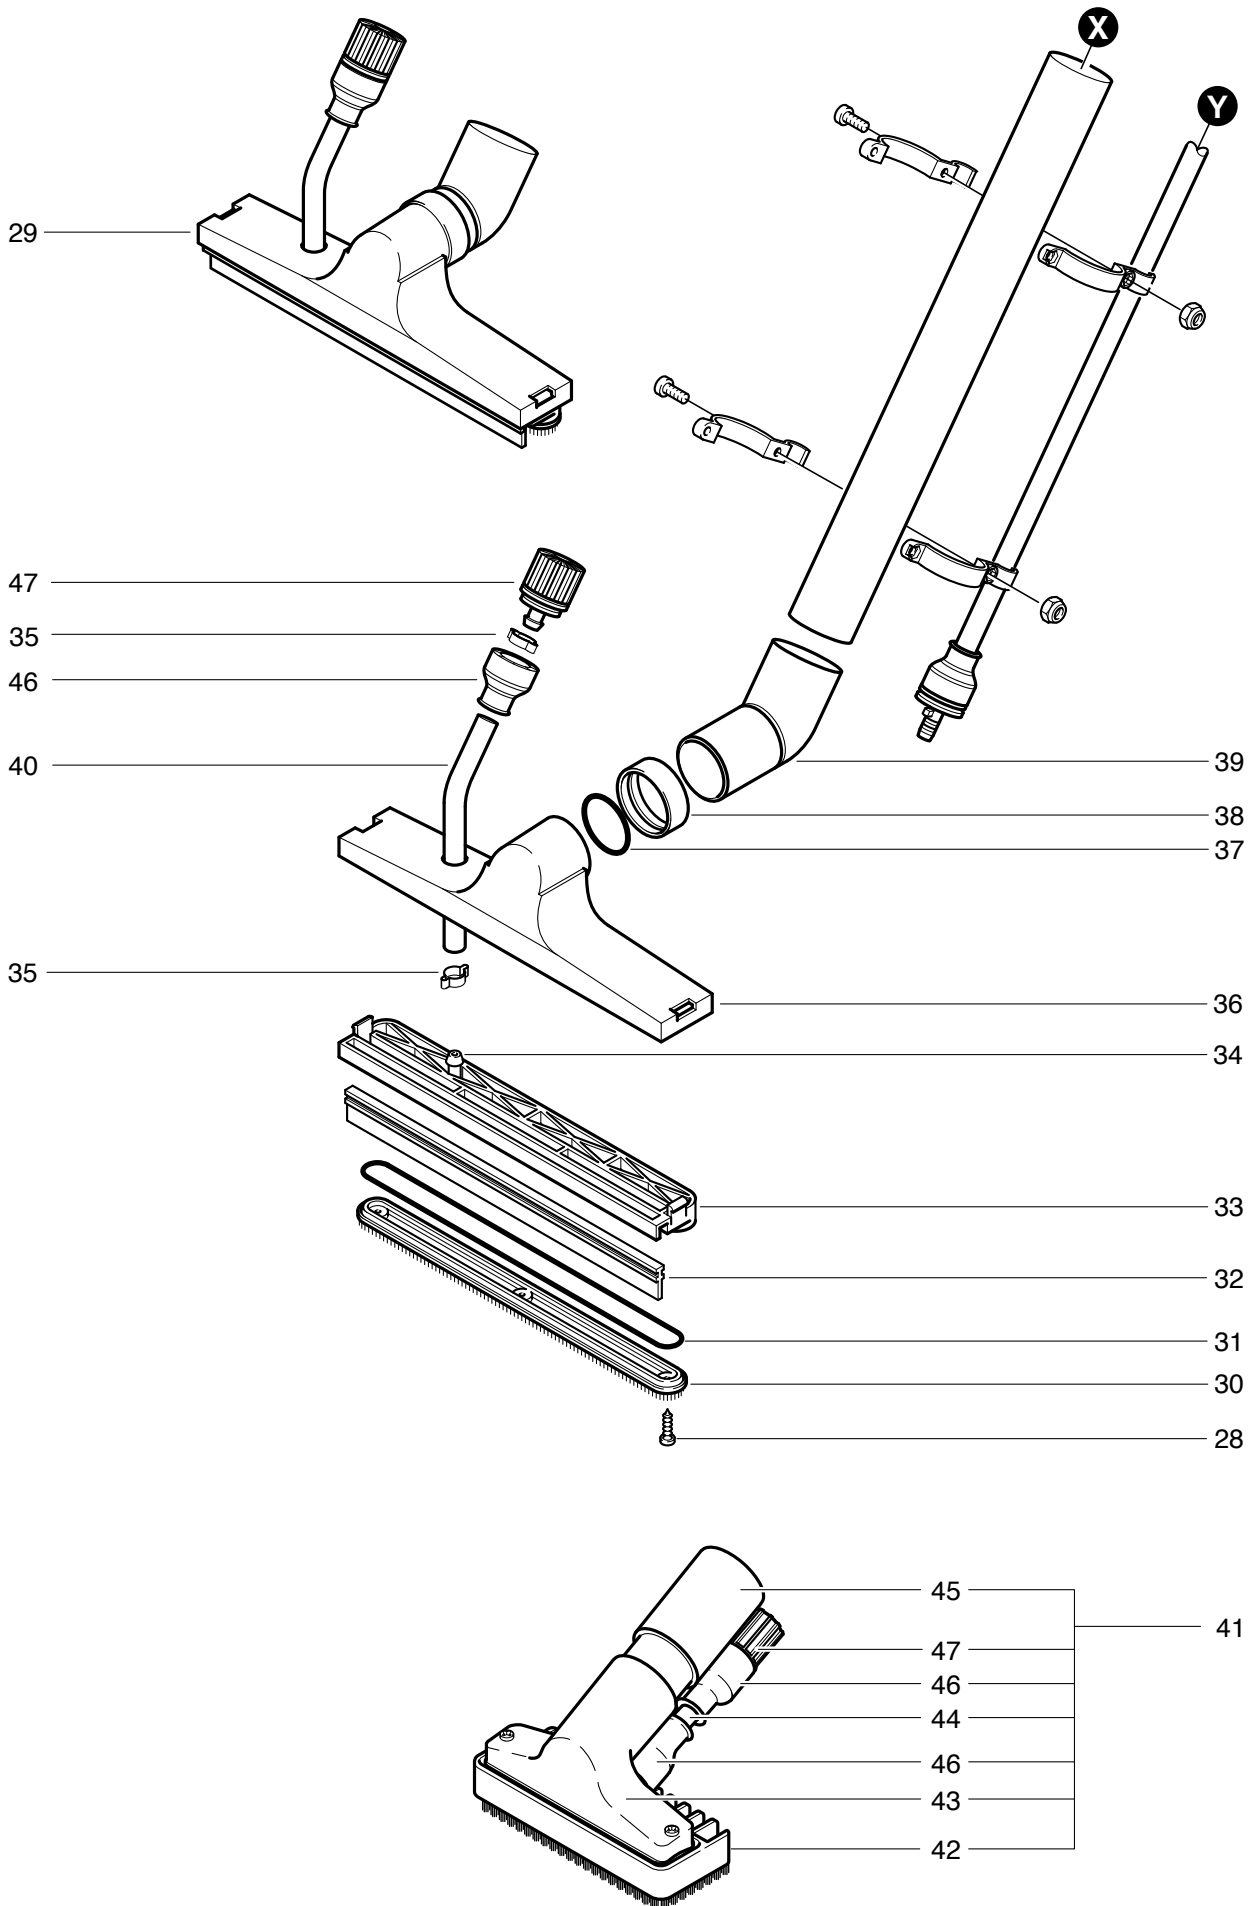

**DS 3  
Accessories**

## DS 3 Accessories

<b>Pos.</b>	<b>Description</b>	<b>Reference</b>
28	PT screw KA 25x8 mm	P...516Y
29	Wall and window tool complete	028.650
30	Small attachment with bristles	028.660
31	Tightness cord 4x508 mm	028.665
32	Grey rubber blade	028.661
33	Body of steam element	028.656
34	Threaded nipple SW 8x23 mm	028.631
35	Hose clamp 10,9 mm	P...550K
36	Tool body	028.651
37	O-ring 31,0x1,5 mm	P...964
38	Fixing ring	028.652A
39	Tube connector	028.652B
40	Steam hose dm 4x8x180 mm	028.675
41	Small wall tool 14 cm Optional accessoires	028.910
42	Suction head	028.915
43	Upholstery tool	028.911
44	Steam hose 5x10x80 mm	028.917
45	Connector	028.916
46	Rubber protection	028.680
47	Coupling for hose complete	028.510