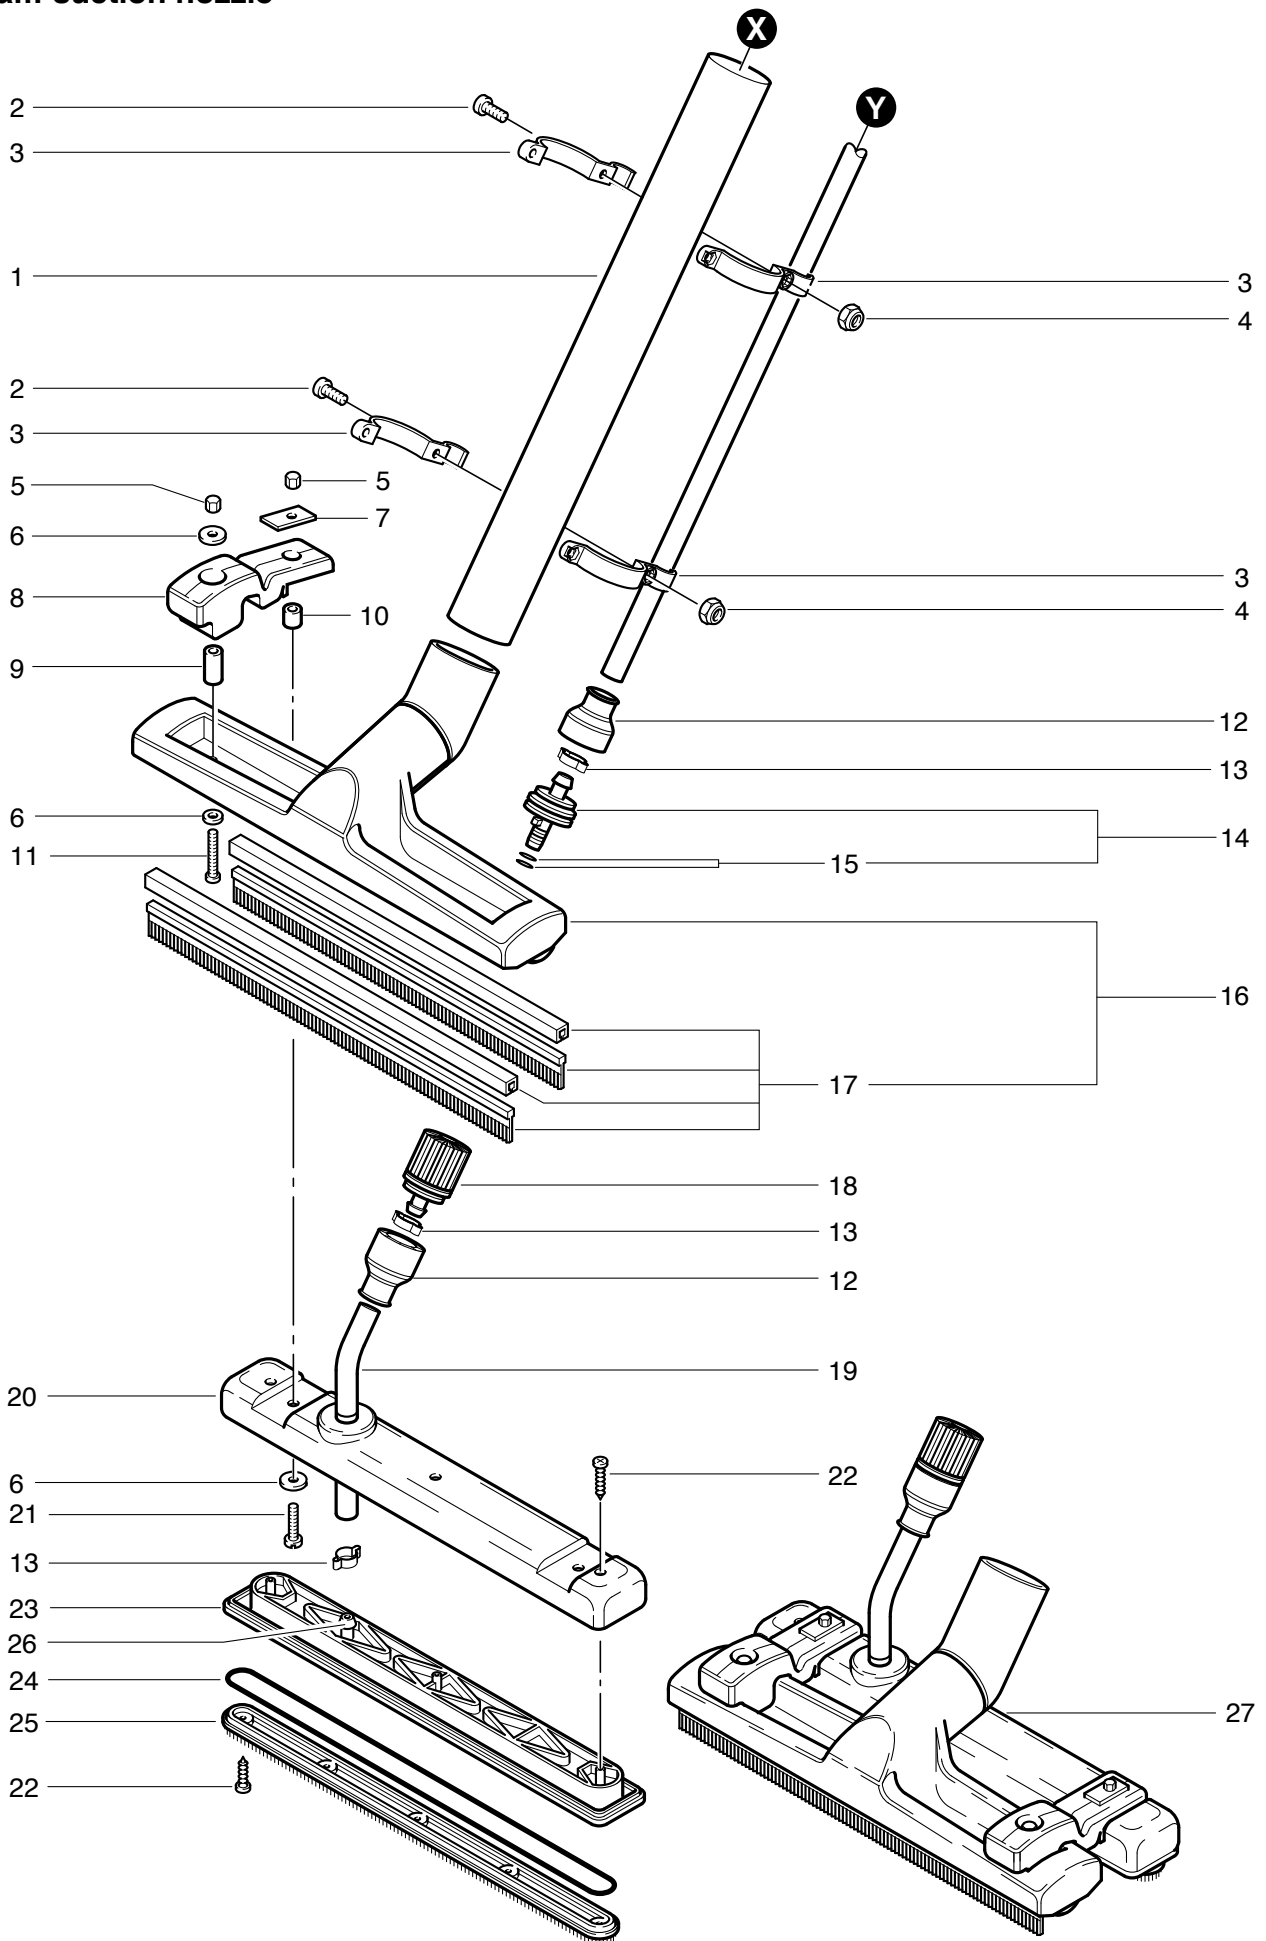

**DS 3**  
**Steam-suction nozzle**

## DS 3

### Steam-suction nozzle

<b>Pos.</b>	<b>Description</b>	<b>Reference</b>
01	Extension tube	028.801
02	screw DIN 6912 M4 x 10	P...489D
03	Half of steam hose clamp	028.520
04	nut DIN 985 M4	P...493D
05	Nut M4	P...495R
06	Washer M 5x2 mm	P...497V
07	Fixing plate	028.623
08	Rubber attachment	028.622
09	Large distance piece	028.635
10	Small distance piece	028.624
11	Pan Head screw M 4x30 mm	P...475W
12	Rubber protection	028.680
13	Hose clamp 13,3 mm	P...550I
14	Male connector complete	028.670
15	O-ring 5,28x1,78 mm	P...962A
16	Suction part of floor tool complete	028.610
17	Pair of rubber blades	646.110
18	Coupling for hose complete	028.510
19	Steam hose dm 5x10x100 mm	028.639
20	Cover of steam element	028.621
21	Pan Head screw M 4x20 mm	P...475F
22	PT screw KA 25x8 mm	P...516Y
23	Body of steam element	028.616
24	Tightness cord dm 4x580 mm	028.633
25	Large attachment with bristles	028.630
26	Threaded nipple SW 8x28 mm	028.662
27	Floor tool complete	028.600