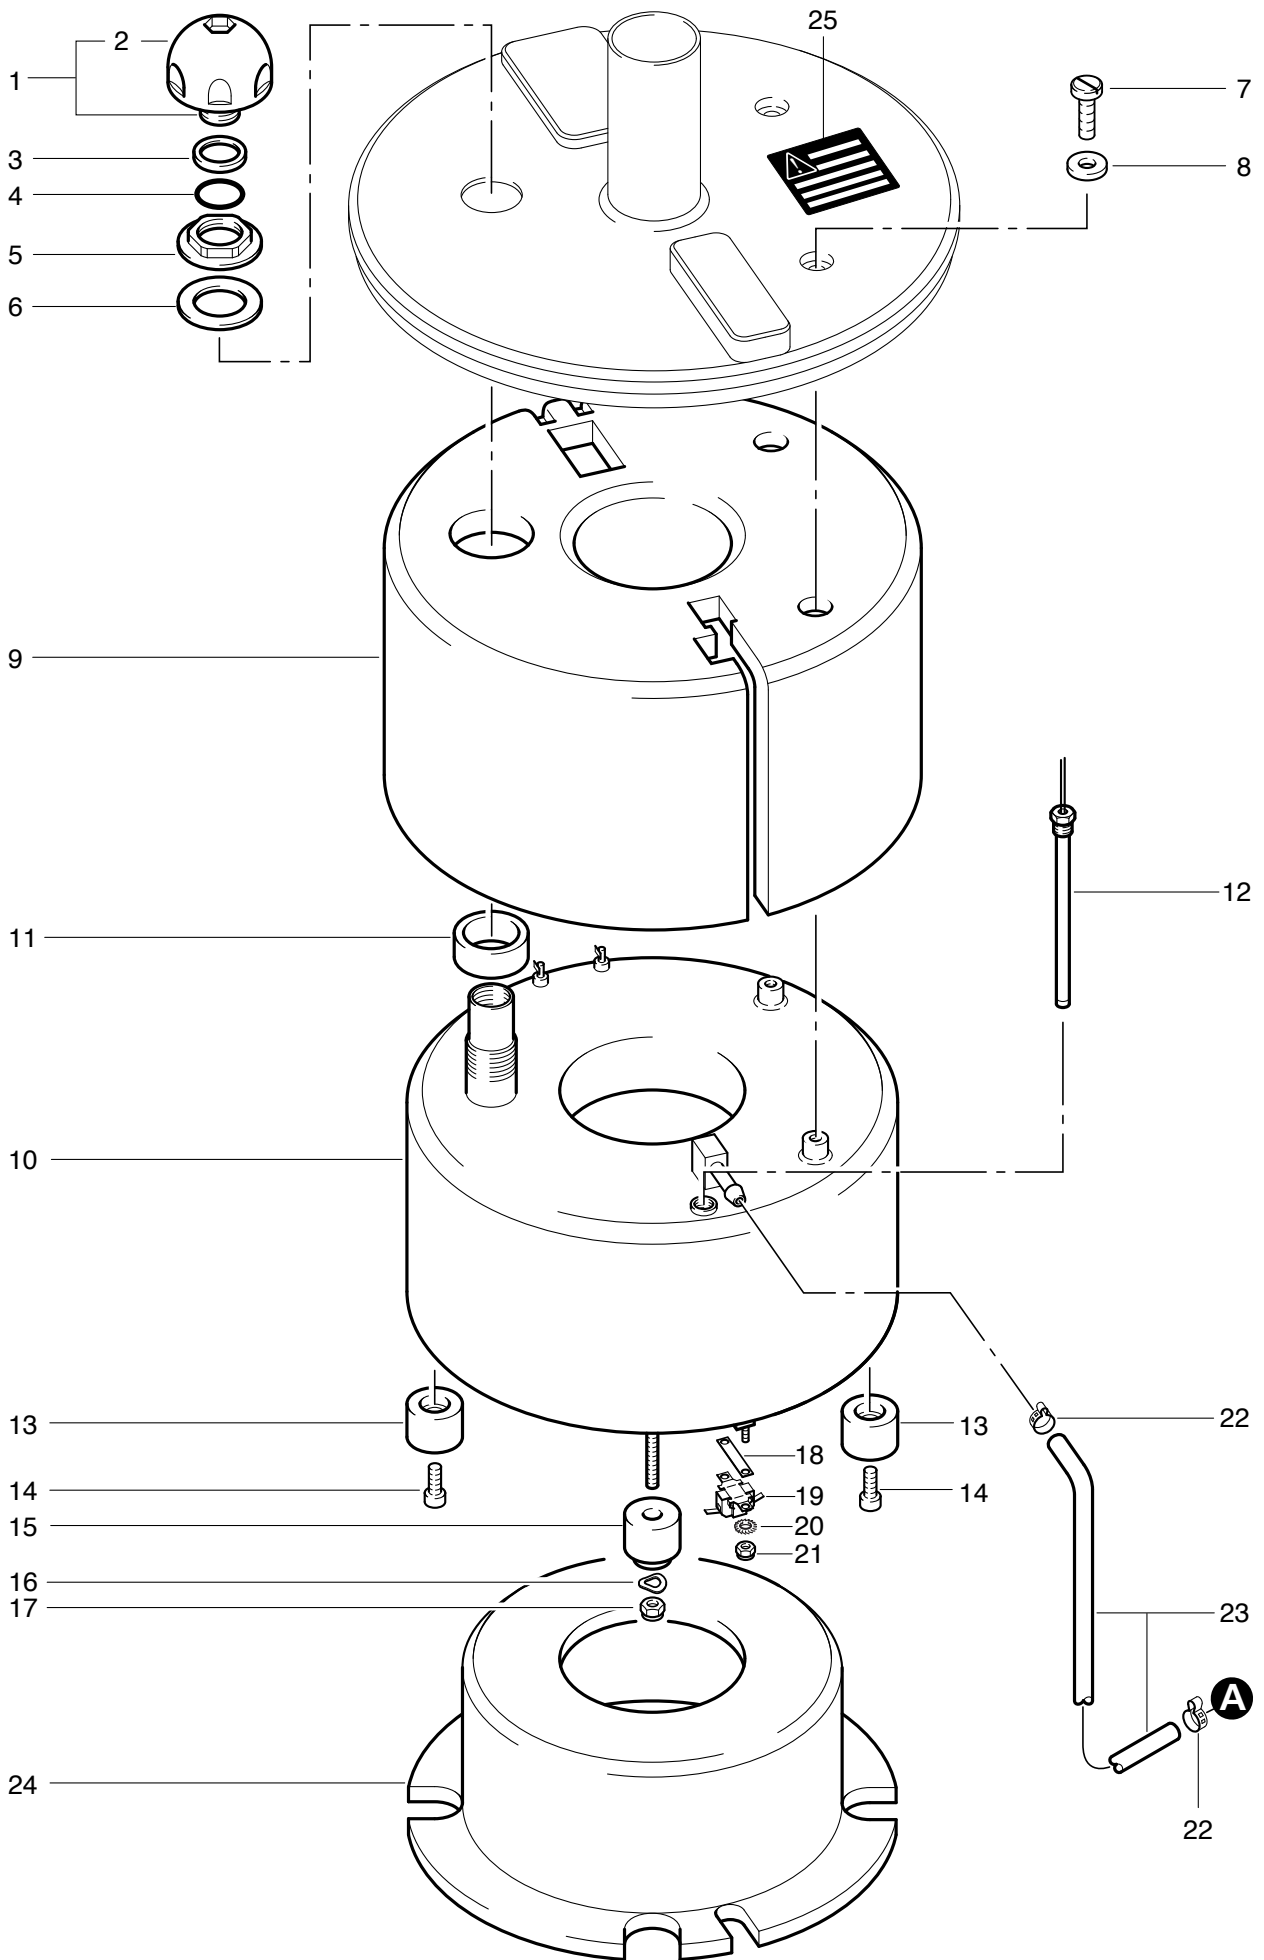

**DS 3**  
**Steam tank**

## DS 3

### Steam tank

<b>Pos.</b>	<b>Description</b>	<b>Reference</b>
01	Security catch compl.	028.370
02	Security catch cover	028.371
03	Ring	028.373
04	O-ring 18,64x3,53 mm	P...962E
05	Hexagon nut 3/4« «	P...535K
06	Sealing ring	028.025
07	Black pan head screw M 5x12 mm	P...475K
08	Washer M5	P...497Q
09	Outside isolation cover	028.251
10	Steam tank	028.259
11	Clamping ring	028.020
12	Thermo-sensor	028.280
13	Tank support	028.253
14	Hexagon socket screw M 5x16 mm	P...487P
15	Tank support	028.010
16	Washer M6	P...497W
17	Stopp-nut M6	P...493K
18	Support	028.256
19	Thermostat	028.255
20	Serrated lock washer M3	P...499A
21	Hexagon nut M3	P...490A
22	Clamp 13,3 mm	P...550I
23	Steam hose dm 5x10x330 mm	028.254
24	Inside isolation cover	028.252
25	Sticker warning	32
25		33
25	Sticker warning	34