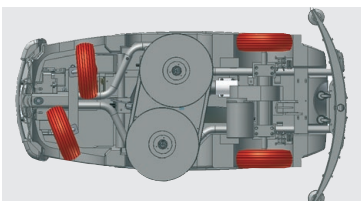

cleanfix[®]

SWISS MADE QUALITY

Ride-on scrubber dryer

RA805

Our RA805 shows its power where we ask for manoeuvrability and speed. The machine drives through doors with a width of 80 cm, has a good turning circle and is 50% faster than a walk behind scrubber. Due to the four wheels, a drive in the back, the machine is comfortable low to get on. The construction of the machine is very stable and robust.

Control panel left

Control panel right

Swivelling brush head allows cleaning close to the edge

Solid protection system

Technical data

Total power	2150 W
Vacuum	110 mbar
Capacity tank fresh / dirty water	130 / 135 l
Working / suction width	76 / 105 cm
Productivity rate theoretical	6400 m ² /h
Brush diameter	2 x 38 cm
Turning circle	210 cm
Autonomy	approx. 4 h
Weight without / with batteries	295 / 480 kg
Measurements l/w/h	172 / 72 / 132 cm

Scope of delivery

800.059	Scrubbing brush, Ø 38 cm *
800.550	Suction nozzle curved

* 2 pieces needed

Special accessories

800.092	4 Gel batteries, 6 V / 240 Ah
686.800	Gel battery charger 24V / 35A
681.000	Filling uphose for fresh water, 2 m
565.535	Canister 5 l empty
800.640	Filter for raw parts
800.562	Fender wheel
800.081	Rubber blade, oil resistant
800.080LT	Rubber blade, standard
800.070	Driving disc *
800.902.5	Pad red (5 pieces)
800.903.5	Pad blue (5 pieces)
800.904.5	Pad brown (5 pieces)
800.476	Silicium Carbid brush *
800.573	Exposed aggregate pavement brush *
800.910	Water suction set

* 2 pieces needed

Small turning circle due to almost 90° wheel angle

Machine open showing the batteries

2 vacuum motors

Scale for fresh water tank

Headquarters

Cleanfix Reinigungssysteme AG
Stettenstrasse 15 | 9247 Henau-Uzwil/SG
Tel. +41 71 955 47 47 | info@cleanfix.com
www.cleanfix.com