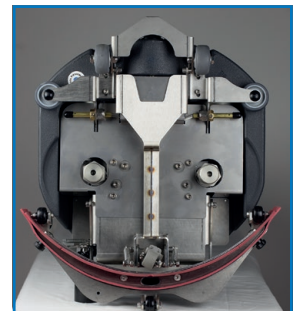

Stainless steel brush head