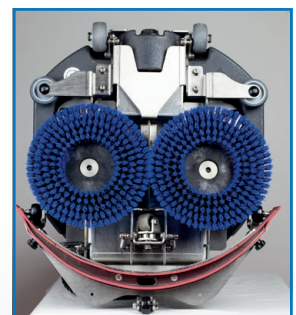

Two driving discs