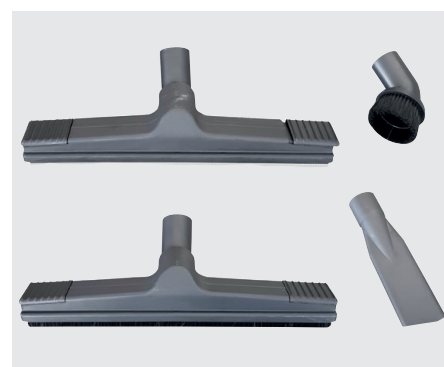

cleanfix[®]

Powerful and compact

SW35

Wet and dry vacuum cleaner with high suction power for professional use.
Thanks to its four wheels, it is easy to transport.
High-quality stainless steel container and stainless steel tubes.

Clean, cleaner, Cleanfix

Motor head with floater

Easy operation

High-quality container

Technical data

Total power max	1400 W / 230 V
Vacuum	245 mbar
Volume tank	35 l
Working width	37 cm
Cable length	10 m
Weight	15.4 kg
Dimensions (l/w/h)	42 x 42 x 78 cm
Number of motors	1

Scope of delivery

011.567A	Suction hose
011.003A	Inox tube complet
011.400	Hard floor nozzle with brush strip, 37 cm
011.300	Water suction nozzle, 37 cm
011.004	Dropery brush
011.006	Rubber crevice tool
037.440	Large-area filter
-	Fleece dustbag

Special accessories

037.430	Fleece dustbags (5 pieces)
---------	----------------------------

Dry cleaning: dustbag

Dry cleaning: large-area filter

Same accessories for SW22, SW35 and SW60

Headquarters

Cleanfix Reinigungssysteme AG
Stettenstrasse 15 | 9247 Henau-Uzwil/SG
Tel. +41 71 955 47 47 | info@cleanfix.com
www.cleanfix.com