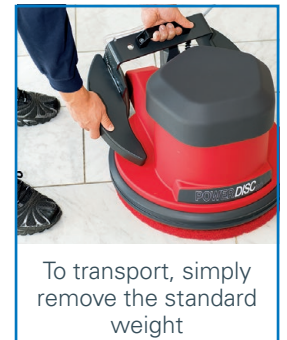

Large selection of pads

Fully adjustable telescopic handle, optional with solution tank

Easy fitting of the sanding plate

To transport, simply remove the standard weight

Easy mounting and demounting of the solution tank (optional)